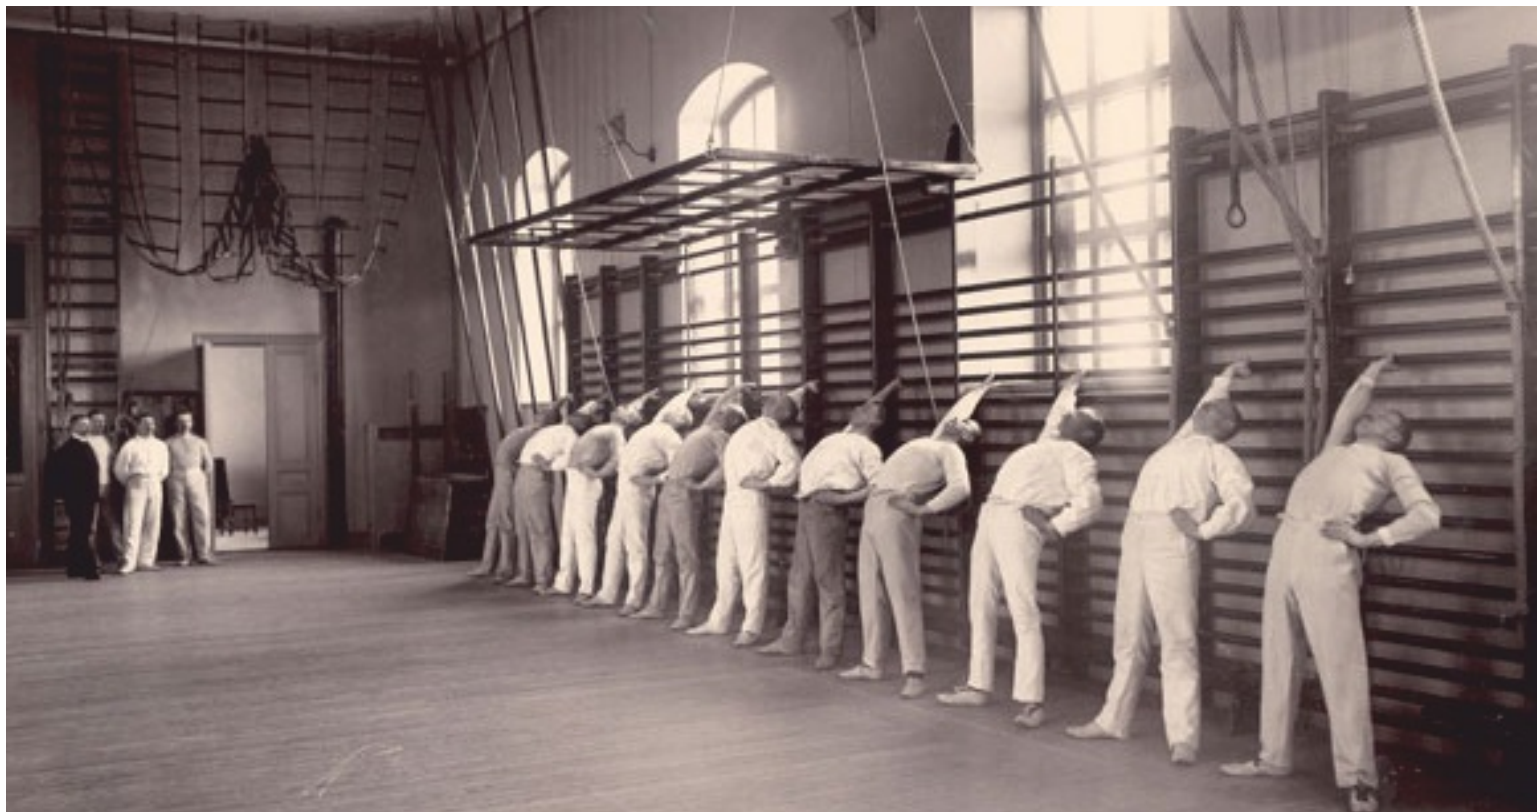

BenchK modified an ordinary Swedish ladder and created a more functional and durable sport device for contemporary people.

BenchK's mission is to promote „ladder gym” worldwide. We want BenchK wall bars to become an affordable and indispensable aid in the pursuit of a healthy lifestyle everywhere people are. BenchK strives to provide everyone with the opportunity to take care of their own physical and psychological form. BenchK are convinced that the sports corner will become an essential element of every apartment, house, gym, hotels, kindergarden and many more.

BenchK multifunctional wall bars meet strict safety standards and can be useful in hotels, professional gyms and rehabilitation centers.