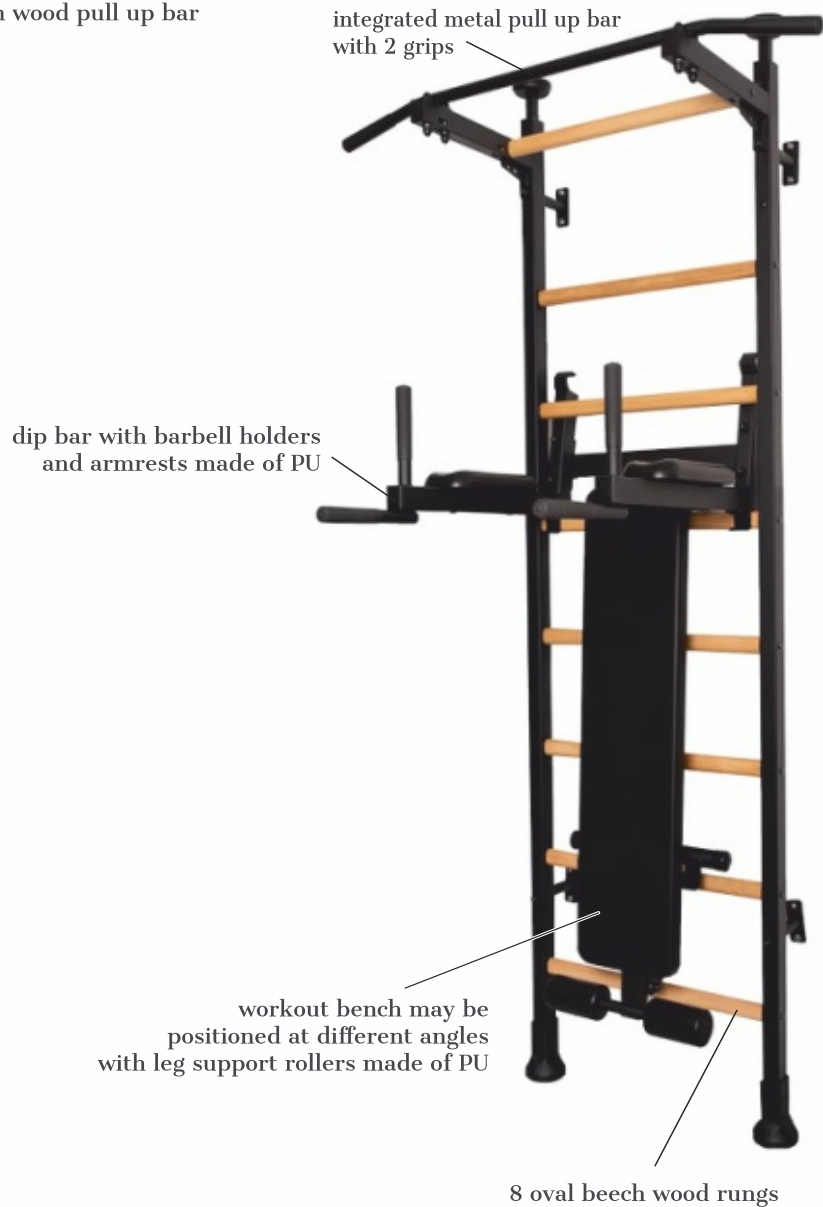

BenchK 513

wall mounted or ceiling & floor mount